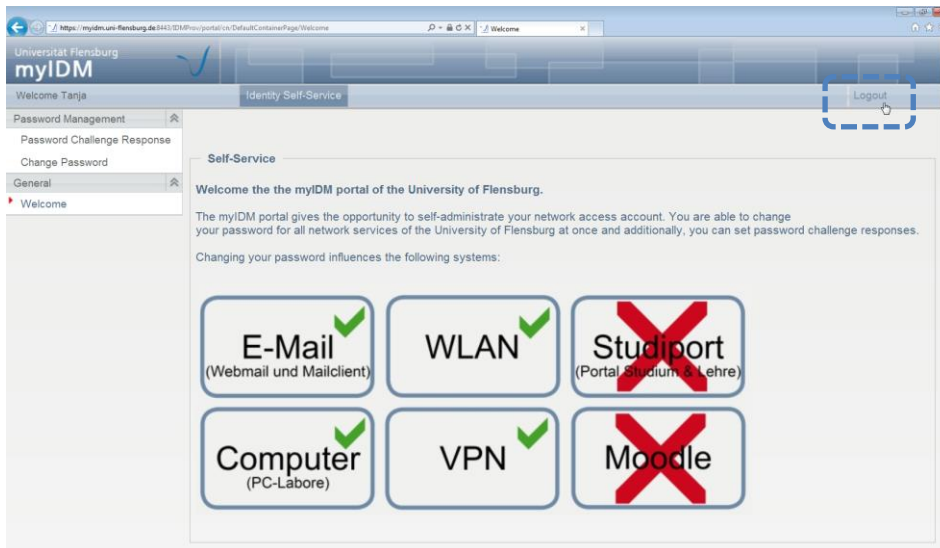

Please click [Login] in the upper right corner.

Logging in with your new password

Please enter your Username and your new password in order to login and click [Submit].

#### Step 4

Please click [Logout] in the right upper corner to leave the myIDM portal.

Logout