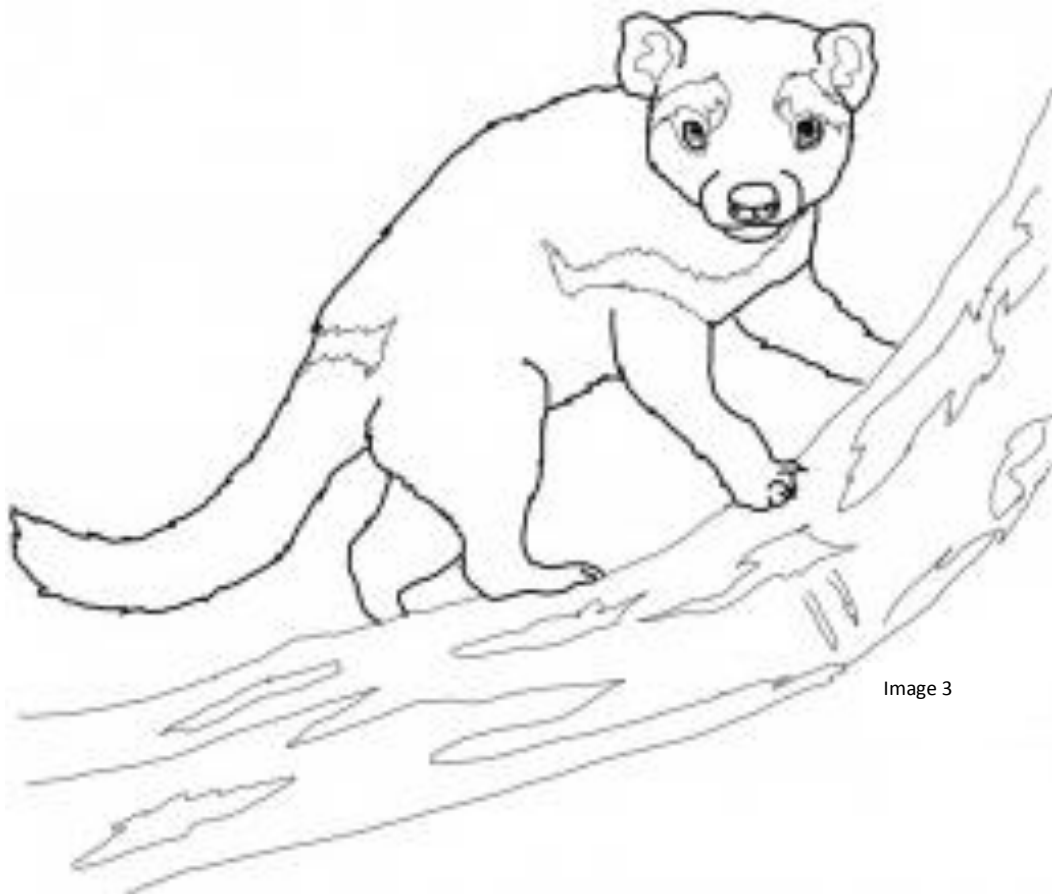

Image 1

Hello,
I'm the Tasmanian devil. I got this name because my ears turn red whenever I'm excited or annoyed. My coat is pitch-black and I've got a white mark under my throat, the throat stripe. Sometimes some of my relatives have a white spot on their backs, too. I grow to between 30 and 35 cm tall and can weigh up to 8 kg.

Fill in this wanted poster and colour in the Tasmanian devil.

“Wanted poster”

Name: _____

Habitat: _____

Biotope: _____

Size: _____

Coat colour: _____

Characteristics: _____