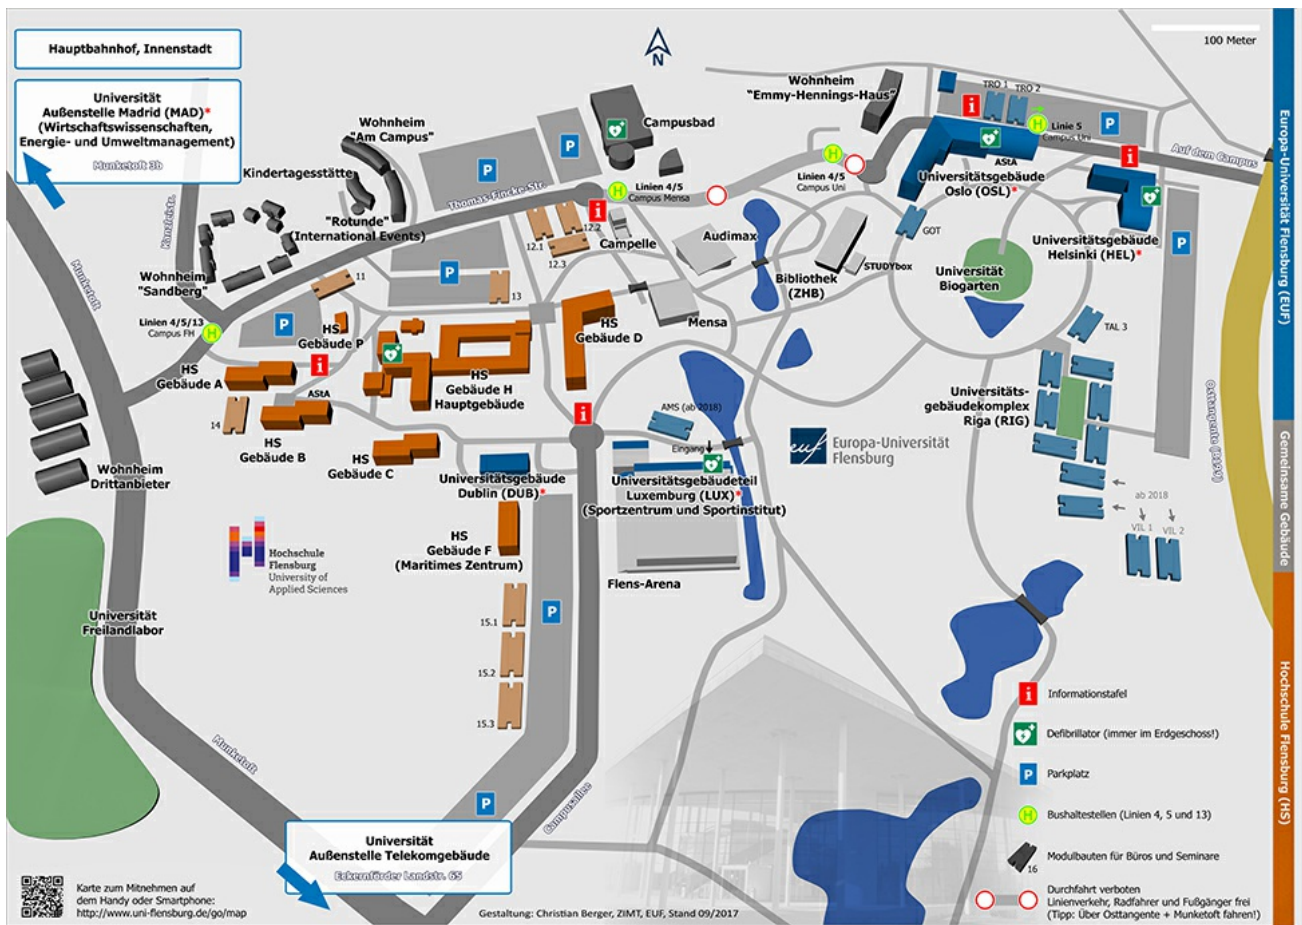

Campus Map

You can find a clearer, printer-friendly version of the Campus Map [here](#).

Tip: Take a look at our green campus area [from the air](#) (German only).

Oslo Building

Building identifier

OSL (Example: OSL 012)

Short description

The Oslo Building (OSL) accommodates most of the institutes, the Post Room and the Central Switchboard.

Auf dem Campus 1
24943 Flensburg
Germany

Beschreibung

The location on the campus is marked on the map above.

In the Oslo Building you will find the following service units and facilities of the University:

- » Most of the institutes
- » Students' Union (ASTA)
- » Building Management (Dept. I)
- » Lecture and seminar rooms
- » Post Room
- » Central Switchboard
- » ZIMT-Service

For more info

- » [Opening hours of the building](#)
- » [Route map and directions](#)

Riga Building

Building identifier

RIG

Short description

The following departments, projects and seminars are located in the Riga building: