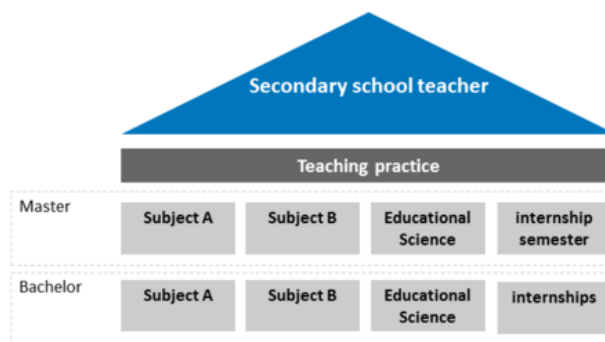

- › [Teacher training in Flensburg](#)
- › [Teaching in primary schools](#)
- › **[Teaching in common schools \(Gemeinschaftsschulen\)](#)**
- › [Teaching in special schools](#)
- › [Teaching at vocational colleges](#)

Structure of the teacher training for teaching in common schools

🔊 Listen

The full training course for a qualification as a primary school teacher comprises of:

- › [A 6 semester B. A. degree course in education](#) in 2 subjects based on a mandatory combination of specific subjects and educational science as a partial study programme plus
- › A 4 Semester Master of Education degree course for common schools plus
- › [Teaching practice](#)